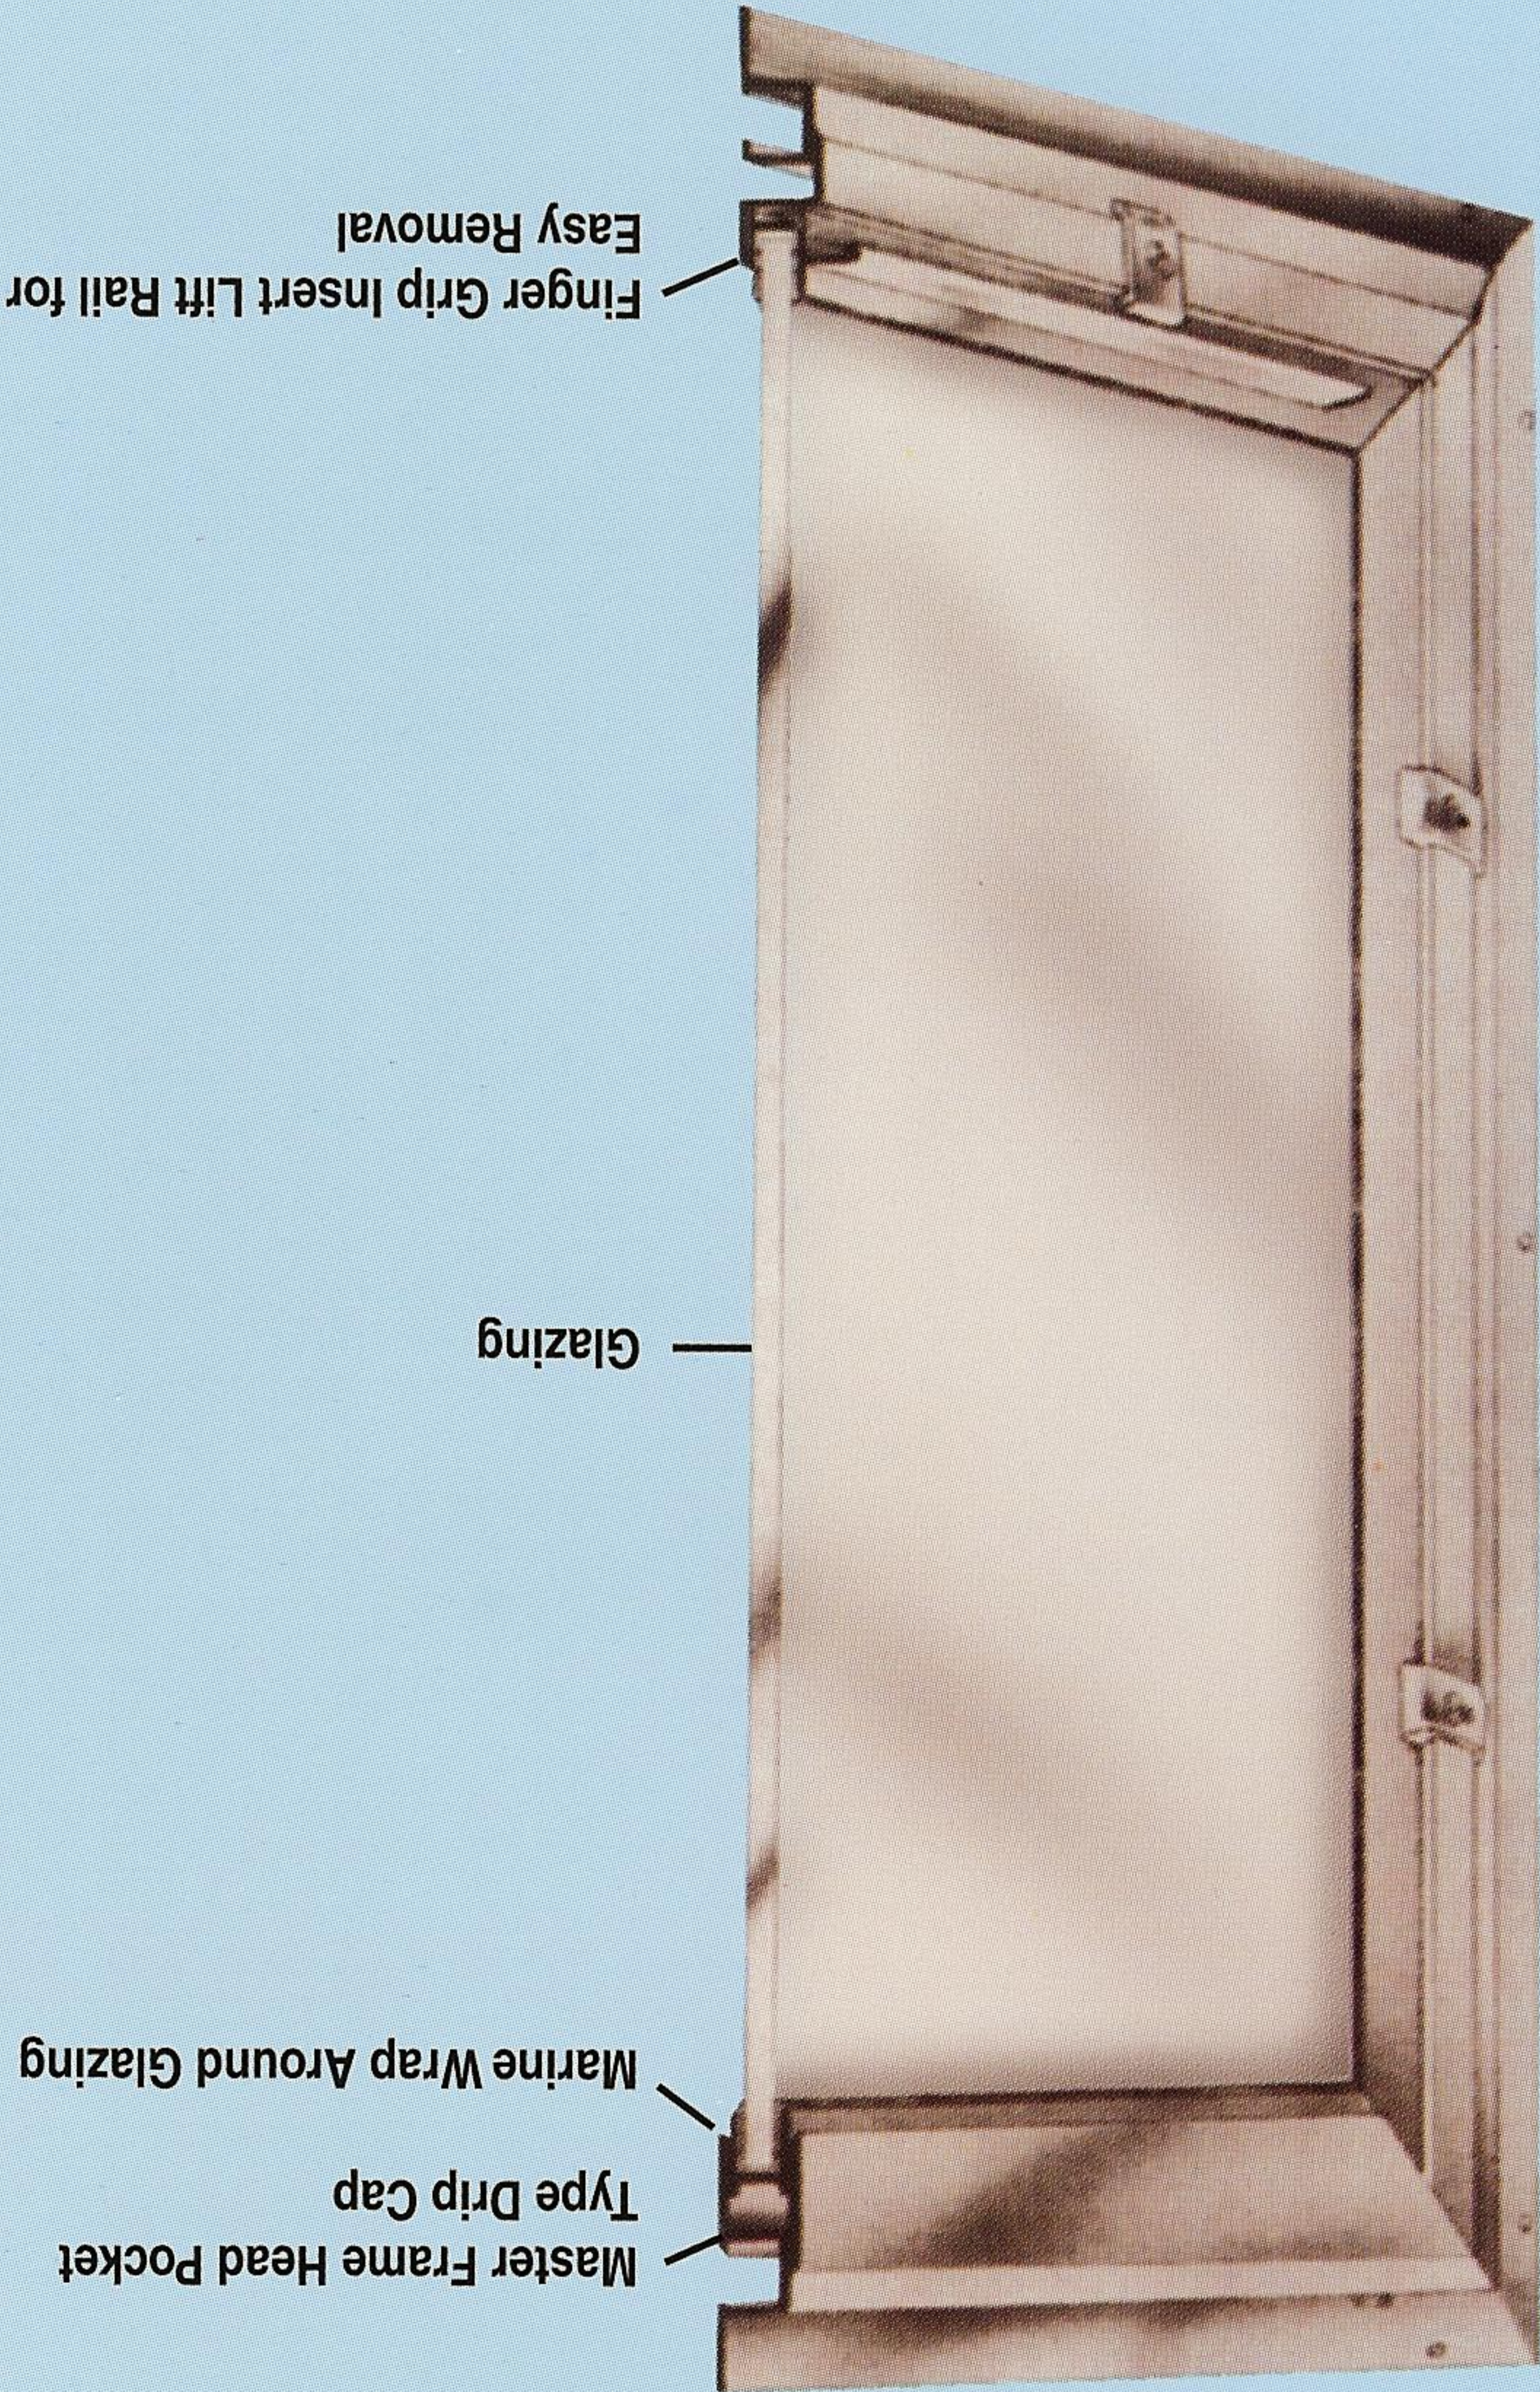

# PICTURE WINDOW PIN-ON

- Deluxe picture window storm with removable glass insert
- Designed for either blind stop or overlap installation
- Available in natural aluminum-white-bronze-brown-black painted finish
- All windows come with installation holes prepunched and installation screws furnished
- Screens are available
- 1" or 2" sill expanders are available
- Insert corners are secured with snap-in clips to allow easy reglazing
- Available with vertical or horizontal mullions
- Glazing available: single strength, double strength, or 3/16" crystal

# DELUXE PICTURE WINDOW

# ROCKET MOBILE HOME STORM WINDOW

- Storm panel for mobile home windows
- 1/2" flange on all four sides for easy installation
- Available in mill finish only
- Glazing available in single strength and double strength glass